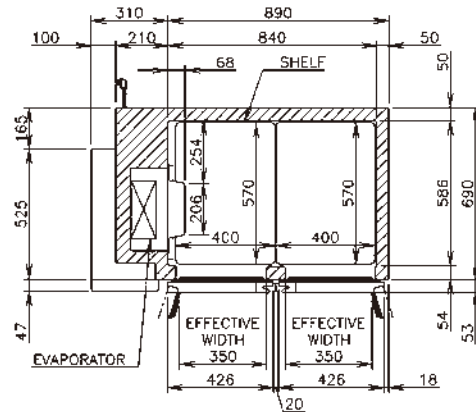

CERTIFICATION

DIMENSIONS & SPECIFICATION

RT-128MA-S

MODEL	RT-128MA-S	RT-126MA-S
TEMP. CONTROL	-6 to 12°C	-6 to 12°C
EFFECTIVE CAPACITY	307 L	231 L
WEIGHT	78 kg (Gross: Approx. 83kg)	71 kg (Gross: Approx. 76kg)
OUTSIDE DIMENSIONS W x D x H (mm)	1200 x 750 x 850(-880)	1200 x 600 x 850(-880)
PACKAGE W x D x H (mm)	1265 x 830 x 790	1265 x 680 x 790
POWER SUPPLY	1 Phase 230V 50Hz Capacity: 0.5kVA (2.5A)	1 Phase 230V 50Hz Capacity: 0.5kVA (2.5A)
ELECTRIC CONSUMPTION	240W Heater: 187W Refrigeration 245W Defrost: 165W	240W Heater: 192W Refrigeration 245W Defrost: 165W
AMPERAGE	Rated 2.0A	Rated 2.0A
SHELF	4pcs.	4pcs.
OPERATING CONDITION	Ambient Temperature: 5-38°C Voltage Range: Rated Voltage ±6%	Ambient Temperature: 5-38°C Voltage Range: Rated Voltage ±6%