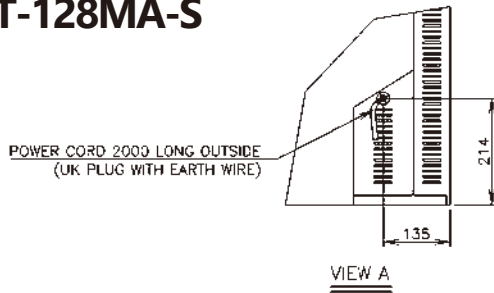

CERTIFICATION

DIMENSIONS & SPECIFICATION

RT-128MA-S

MODEL	RT-128MA-S	RT-126MA-S
TEMP. CONTROL	-6 to 12°C	-6 to 12°C
EFFECTIVE CAPACITY	307 L	231 L
WEIGHT	78 kg (Gross: Approx. 83kg)	71 kg (Gross: Approx. 76kg)
OUTSIDE DIMENSIONS W x D x H (mm)	1200 x 750 x 850(-880)	1200 x 600 x 850(-880)
PACKAGE W x D x H (mm)	1265 x 830 x 790	1265 x 680 x 790
POWER SUPPLY	1 Phase 230V 50Hz Capacity: 0.5kVA (2.5A)	1 Phase 230V 50Hz Capacity: 0.5kVA (2.5A)
ELECTRIC CONSUMPTION	240W Heater: 187W Refrigeration 245W Defrost: 165W	240W Heater: 192W Refrigeration 245W Defrost: 165W
AMPERAGE	Rated 2.0A	Rated 2.0A
SHELF	4pcs.	4pcs.
OPERATING CONDITION	Ambient Temperature: 5-38°C Voltage Range: Rated Voltage ±6%	Ambient Temperature: 5-38°C Voltage Range: Rated Voltage ±6%