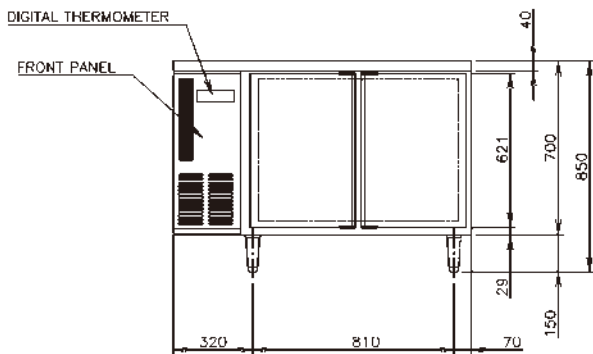

CERTIFICATION

DIMENSIONS & SPECIFICATION

RT-128MA-S

MODEL	RT-128MA-S	RT-126MA-S
TEMP. CONTROL	-6 to 12°C	-6 to 12°C
EFFECTIVE CAPACITY	307 L	231 L
WEIGHT	78 kg (Gross: Approx. 83kg)	71 kg (Gross: Approx. 76kg)
OUTSIDE DIMENSIONS W x D x H (mm)	1200 x 750 x 850(-880)	1200 x 600 x 850(-880)
PACKAGE W x D x H (mm)	1265 x 830 x 790	1265 x 680 x 790
POWER SUPPLY	1 Phase 230V 50Hz Capacity: 0.5kVA (2.5A)	1 Phase 230V 50Hz Capacity: 0.5kVA (2.5A)
ELECTRIC CONSUMPTION	240W Heater: 187W Refrigeration 245W Defrost: 165W	240W Heater: 192W Refrigeration 245W Defrost: 165W
AMPERAGE	Rated 2.0A	Rated 2.0A
SHELF	4pcs.	4pcs.
OPERATING CONDITION	Ambient Temperature: 5-38°C Voltage Range: Rated Voltage ±6%	Ambient Temperature: 5-38°C Voltage Range: Rated Voltage ±6%