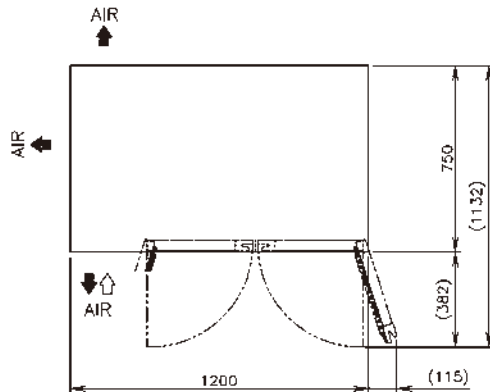

CERTIFICATION

DIMENSIONS & SPECIFICATION

RT-128MA-S

MODEL	RT-128MA-S	RT-126MA-S
TEMP. CONTROL	-6 to 12°C	-6 to 12°C
EFFECTIVE CAPACITY	307 L	231 L
WEIGHT	78 kg (Gross: Approx. 83kg)	71 kg (Gross: Approx. 76kg)
OUTSIDE DIMENSIONS W x D x H (mm)	1200 x 750 x 850(-880)	1200 x 600 x 850(-880)
PACKAGE W x D x H (mm)	1265 x 830 x 790	1265 x 680 x 790
POWER SUPPLY	1 Phase 230V 50Hz Capacity: 0.5kVA (2.5A)	1 Phase 230V 50Hz Capacity: 0.5kVA (2.5A)
ELECTRIC CONSUMPTION	240W Heater: 187W Refrigeration 245W Defrost: 165W	240W Heater: 192W Refrigeration 245W Defrost: 165W
AMPERAGE	Rated 2.0A	Rated 2.0A
SHELF	4pcs.	4pcs.
OPERATING CONDITION	Ambient Temperature: 5-38°C Voltage Range: Rated Voltage ±6%	Ambient Temperature: 5-38°C Voltage Range: Rated Voltage ±6%