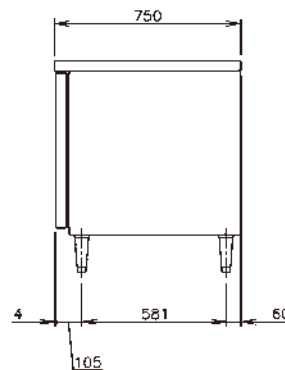

CERTIFICATION

DIMENSIONS & SPECIFICATION

RT-128MA-S

MODEL	RT-128MA-S	RT-126MA-S
TEMP. CONTROL	-6 to 12°C	-6 to 12°C
EFFECTIVE CAPACITY	307 L	231 L
WEIGHT	78 kg (Gross: Approx. 83kg)	71 kg (Gross: Approx. 76kg)
OUTSIDE DIMENSIONS W x D x H (mm)	1200 x 750 x 850(-880)	1200 x 600 x 850(-880)
PACKAGE W x D x H (mm)	1265 x 830 x 790	1265 x 680 x 790
POWER SUPPLY	1 Phase 230V 50Hz Capacity: 0.5kVA (2.5A)	1 Phase 230V 50Hz Capacity: 0.5kVA (2.5A)
ELECTRIC CONSUMPTION	240W Heater: 187W Refrigeration 245W Defrost: 165W	240W Heater: 192W Refrigeration 245W Defrost: 165W
AMPERAGE	Rated 2.0A	Rated 2.0A
SHELF	4pcs.	4pcs.
OPERATING CONDITION	Ambient Temperature: 5-38°C Voltage Range: Rated Voltage ±6%	Ambient Temperature: 5-38°C Voltage Range: Rated Voltage ±6%