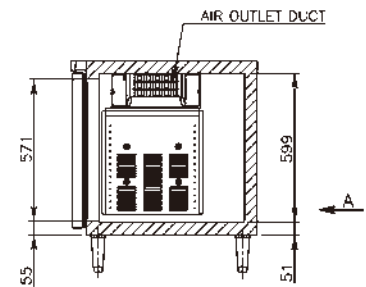

CERTIFICATION

DIMENSIONS & SPECIFICATION

RT-128MA-S

MODEL	RT-128MA-S	RT-126MA-S
TEMP. CONTROL	-6 to 12°C	-6 to 12°C
EFFECTIVE CAPACITY	307 L	231 L
WEIGHT	78 kg (Gross: Approx. 83kg)	71 kg (Gross: Approx. 76kg)
OUTSIDE DIMENSIONS W x D x H (mm)	1200 x 750 x 850(-880)	1200 x 600 x 850(-880)
PACKAGE W x D x H (mm)	1265 x 830 x 790	1265 x 680 x 790
POWER SUPPLY	1 Phase 230V 50Hz Capacity: 0.5kVA (2.5A)	1 Phase 230V 50Hz Capacity: 0.5kVA (2.5A)
ELECTRIC CONSUMPTION	240W Heater: 187W Refrigeration 245W Defrost: 165W	240W Heater: 192W Refrigeration 245W Defrost: 165W
AMPERAGE	Rated 2.0A	Rated 2.0A
SHELF	4pcs.	4pcs.
OPERATING CONDITION	Ambient Temperature: 5-38°C Voltage Range: Rated Voltage ±6%	Ambient Temperature: 5-38°C Voltage Range: Rated Voltage ±6%