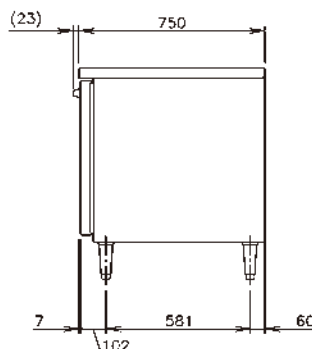

CERTIFICATION

DIMENSIONS & SPECIFICATION

RT-158MA-S-ML

VIEW A

UK PLUG

MODEL	RT-158MA-S-ML	RT-156MA-S-ML
TEMP. CONTROL	-6 to 12°C	-6 to 12°C
EFFECTIVE CAPACITY	420 L	318 L
WEIGHT	87 kg (Gross: Approx. 92kg)	81 kg (Gross: Approx. 86kg)
OUTSIDE DIMENSIONS W x D x H (mm)	1500 x 750 x 850(-880)	1500 x 600 x 850(-880)
PACKAGE W x D x H (mm)	1565 x 830 x 790	1565 x 680 x 790
POWER SUPPLY	1 Phase 230V 50Hz Capacity: 0.5kVA (2.5A)	1 Phase 230V 50Hz Capacity: 0.5kVA (2.5A)
ELECTRIC CONSUMPTION	260W Heater: 189W Refrigeration 245W Defrost: 165W	260W Heater: 189W Refrigeration 245W Defrost: 165W
AMPERAGE	Rated 2.0A	Rated 2.0A
SHELF	4pcs.	4pcs.
OPERATING CONDITION	Ambient Temperature: 5-38°C Voltage Range: Rated Voltage ±6%	Ambient Temperature: 5-38°C Voltage Range: Rated Voltage ±6%