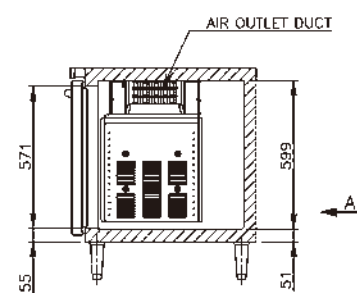

CERTIFICATION

DIMENSIONS & SPECIFICATION

RT-158MA-S-ML

VIEW A

UK PLUG

MODEL	RT-158MA-S-ML	RT-156MA-S-ML
TEMP. CONTROL	-6 to 12°C	-6 to 12°C
EFFECTIVE CAPACITY	420 L	318 L
WEIGHT	87 kg (Gross: Approx. 92kg)	81 kg (Gross: Approx. 86kg)
OUTSIDE DIMENSIONS W x D x H (mm)	1500 x 750 x 850(-880)	1500 x 600 x 850(-880)
PACKAGE W x D x H (mm)	1565 x 830 x 790	1565 x 680 x 790
POWER SUPPLY	1 Phase 230V 50Hz Capacity: 0.5kVA (2.5A)	1 Phase 230V 50Hz Capacity: 0.5kVA (2.5A)
ELECTRIC CONSUMPTION	260W Heater: 189W Refrigeration 245W Defrost: 165W	260W Heater: 189W Refrigeration 245W Defrost: 165W
AMPERAGE	Rated 2.0A	Rated 2.0A
SHELF	4pcs.	4pcs.
OPERATING CONDITION	Ambient Temperature: 5-38°C Voltage Range: Rated Voltage ±6%	Ambient Temperature: 5-38°C Voltage Range: Rated Voltage ±6%