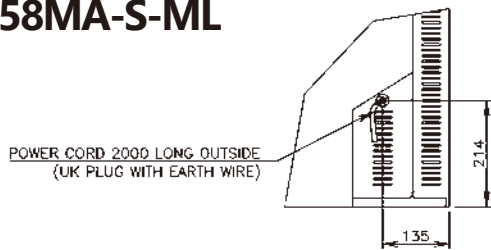

CERTIFICATION

DIMENSIONS & SPECIFICATION

RT-158MA-S-ML

VIEW A

UK PLUG

MODEL	RT-158MA-S-ML	RT-156MA-S-ML
TEMP. CONTROL	-6 to 12°C	-6 to 12°C
EFFECTIVE CAPACITY	420 L	318 L
WEIGHT	87 kg (Gross: Approx. 92kg)	81 kg (Gross: Approx. 86kg)
OUTSIDE DIMENSIONS W x D x H (mm)	1500 x 750 x 850(-880)	1500 x 600 x 850(-880)
PACKAGE W x D x H (mm)	1565 x 830 x 790	1565 x 680 x 790
POWER SUPPLY	1 Phase 230V 50Hz Capacity: 0.5kVA (2.5A)	1 Phase 230V 50Hz Capacity: 0.5kVA (2.5A)
ELECTRIC CONSUMPTION	260W Heater: 189W Refrigeration 245W Defrost: 165W	260W Heater: 189W Refrigeration 245W Defrost: 165W
AMPERAGE	Rated 2.0A	Rated 2.0A
SHELF	4pcs.	4pcs.
OPERATING CONDITION	Ambient Temperature: 5-38°C Voltage Range: Rated Voltage ±6%	Ambient Temperature: 5-38°C Voltage Range: Rated Voltage ±6%