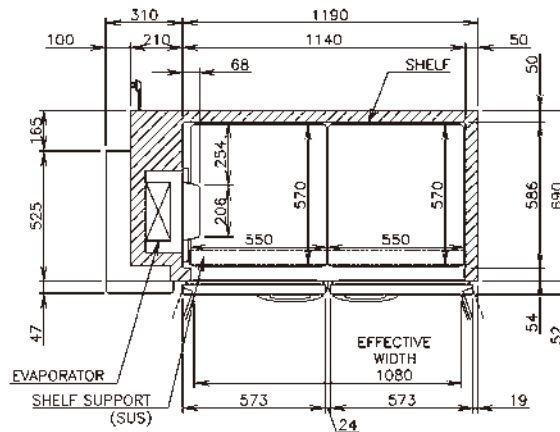

CERTIFICATION

DIMENSIONS & SPECIFICATION

RT-158MA-S-ML

VIEW A

UK PLUG

MODEL	RT-158MA-S-ML	RT-156MA-S-ML
TEMP. CONTROL	-6 to 12°C	-6 to 12°C
EFFECTIVE CAPACITY	420 L	318 L
WEIGHT	87 kg (Gross: Approx. 92kg)	81 kg (Gross: Approx. 86kg)
OUTSIDE DIMENSIONS W x D x H (mm)	1500 x 750 x 850(-880)	1500 x 600 x 850(-880)
PACKAGE W x D x H (mm)	1565 x 830 x 790	1565 x 680 x 790
POWER SUPPLY	1 Phase 230V 50Hz Capacity: 0.5kVA (2.5A)	1 Phase 230V 50Hz Capacity: 0.5kVA (2.5A)
ELECTRIC CONSUMPTION	260W Heater: 189W Refrigeration 245W Defrost: 165W	260W Heater: 189W Refrigeration 245W Defrost: 165W
AMPERAGE	Rated 2.0A	Rated 2.0A
SHELF	4pcs.	4pcs.
OPERATING CONDITION	Ambient Temperature: 5-38°C Voltage Range: Rated Voltage ±6%	Ambient Temperature: 5-38°C Voltage Range: Rated Voltage ±6%