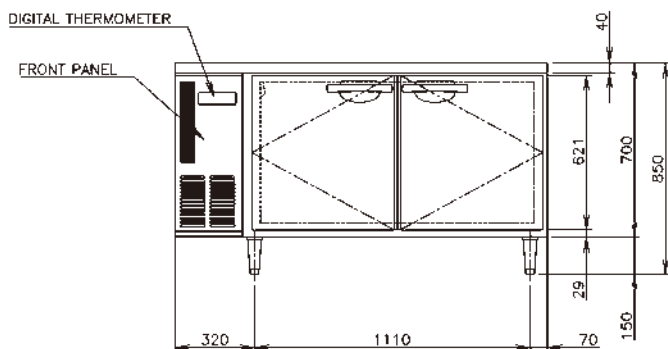

CERTIFICATION

DIMENSIONS & SPECIFICATION

RT-158MA-S-ML

VIEW A

UK PLUG

MODEL	RT-158MA-S-ML	RT-156MA-S-ML
TEMP. CONTROL	-6 to 12°C	-6 to 12°C
EFFECTIVE CAPACITY	420 L	318 L
WEIGHT	87 kg (Gross: Approx. 92kg)	81 kg (Gross: Approx. 86kg)
OUTSIDE DIMENSIONS W x D x H (mm)	1500 x 750 x 850(-880)	1500 x 600 x 850(-880)
PACKAGE W x D x H (mm)	1565 x 830 x 790	1565 x 680 x 790
POWER SUPPLY	1 Phase 230V 50Hz Capacity: 0.5kVA (2.5A)	1 Phase 230V 50Hz Capacity: 0.5kVA (2.5A)
ELECTRIC CONSUMPTION	260W Heater: 189W Refrigeration 245W Defrost: 165W	260W Heater: 189W Refrigeration 245W Defrost: 165W
AMPERAGE	Rated 2.0A	Rated 2.0A
SHELF	4pcs.	4pcs.
OPERATING CONDITION	Ambient Temperature: 5-38°C Voltage Range: Rated Voltage ±6%	Ambient Temperature: 5-38°C Voltage Range: Rated Voltage ±6%