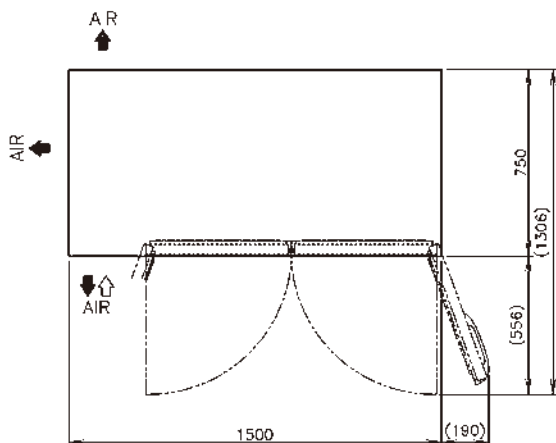

CERTIFICATION

DIMENSIONS & SPECIFICATION

RT-158MA-S-ML

VIEW A

UK PLUG

MODEL	RT-158MA-S-ML	RT-156MA-S-ML
TEMP. CONTROL	-6 to 12°C	-6 to 12°C
EFFECTIVE CAPACITY	420 L	318 L
WEIGHT	87 kg (Gross: Approx. 92kg)	81 kg (Gross: Approx. 86kg)
OUTSIDE DIMENSIONS W x D x H (mm)	1500 x 750 x 850(-880)	1500 x 600 x 850(-880)
PACKAGE W x D x H (mm)	1565 x 830 x 790	1565 x 680 x 790
POWER SUPPLY	1 Phase 230V 50Hz Capacity: 0.5kVA (2.5A)	1 Phase 230V 50Hz Capacity: 0.5kVA (2.5A)
ELECTRIC CONSUMPTION	260W Heater: 189W Refrigeration 245W Defrost: 165W	260W Heater: 189W Refrigeration 245W Defrost: 165W
AMPERAGE	Rated 2.0A	Rated 2.0A
SHELF	4pcs.	4pcs.
OPERATING CONDITION	Ambient Temperature: 5-38°C Voltage Range: Rated Voltage ±6%	Ambient Temperature: 5-38°C Voltage Range: Rated Voltage ±6%